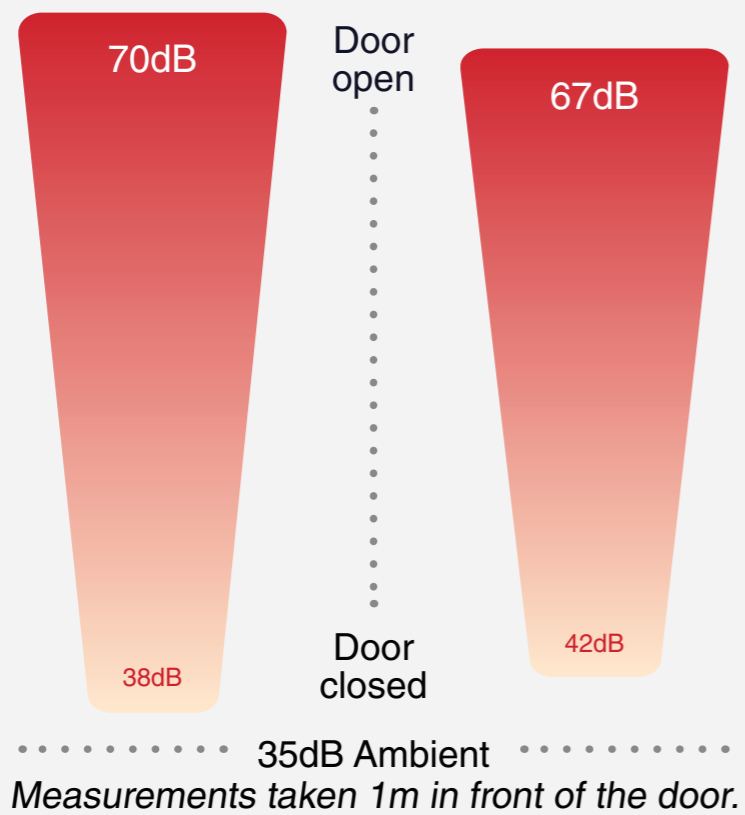

Through glass
42db @ 2.5 metre distance
from sound source

Glass Pod
65db sound source
at centre of table

Through material
37db @ 2.5 metre distance
from sound source

Acoustic Meeting Pods

IOSH Sound Scale