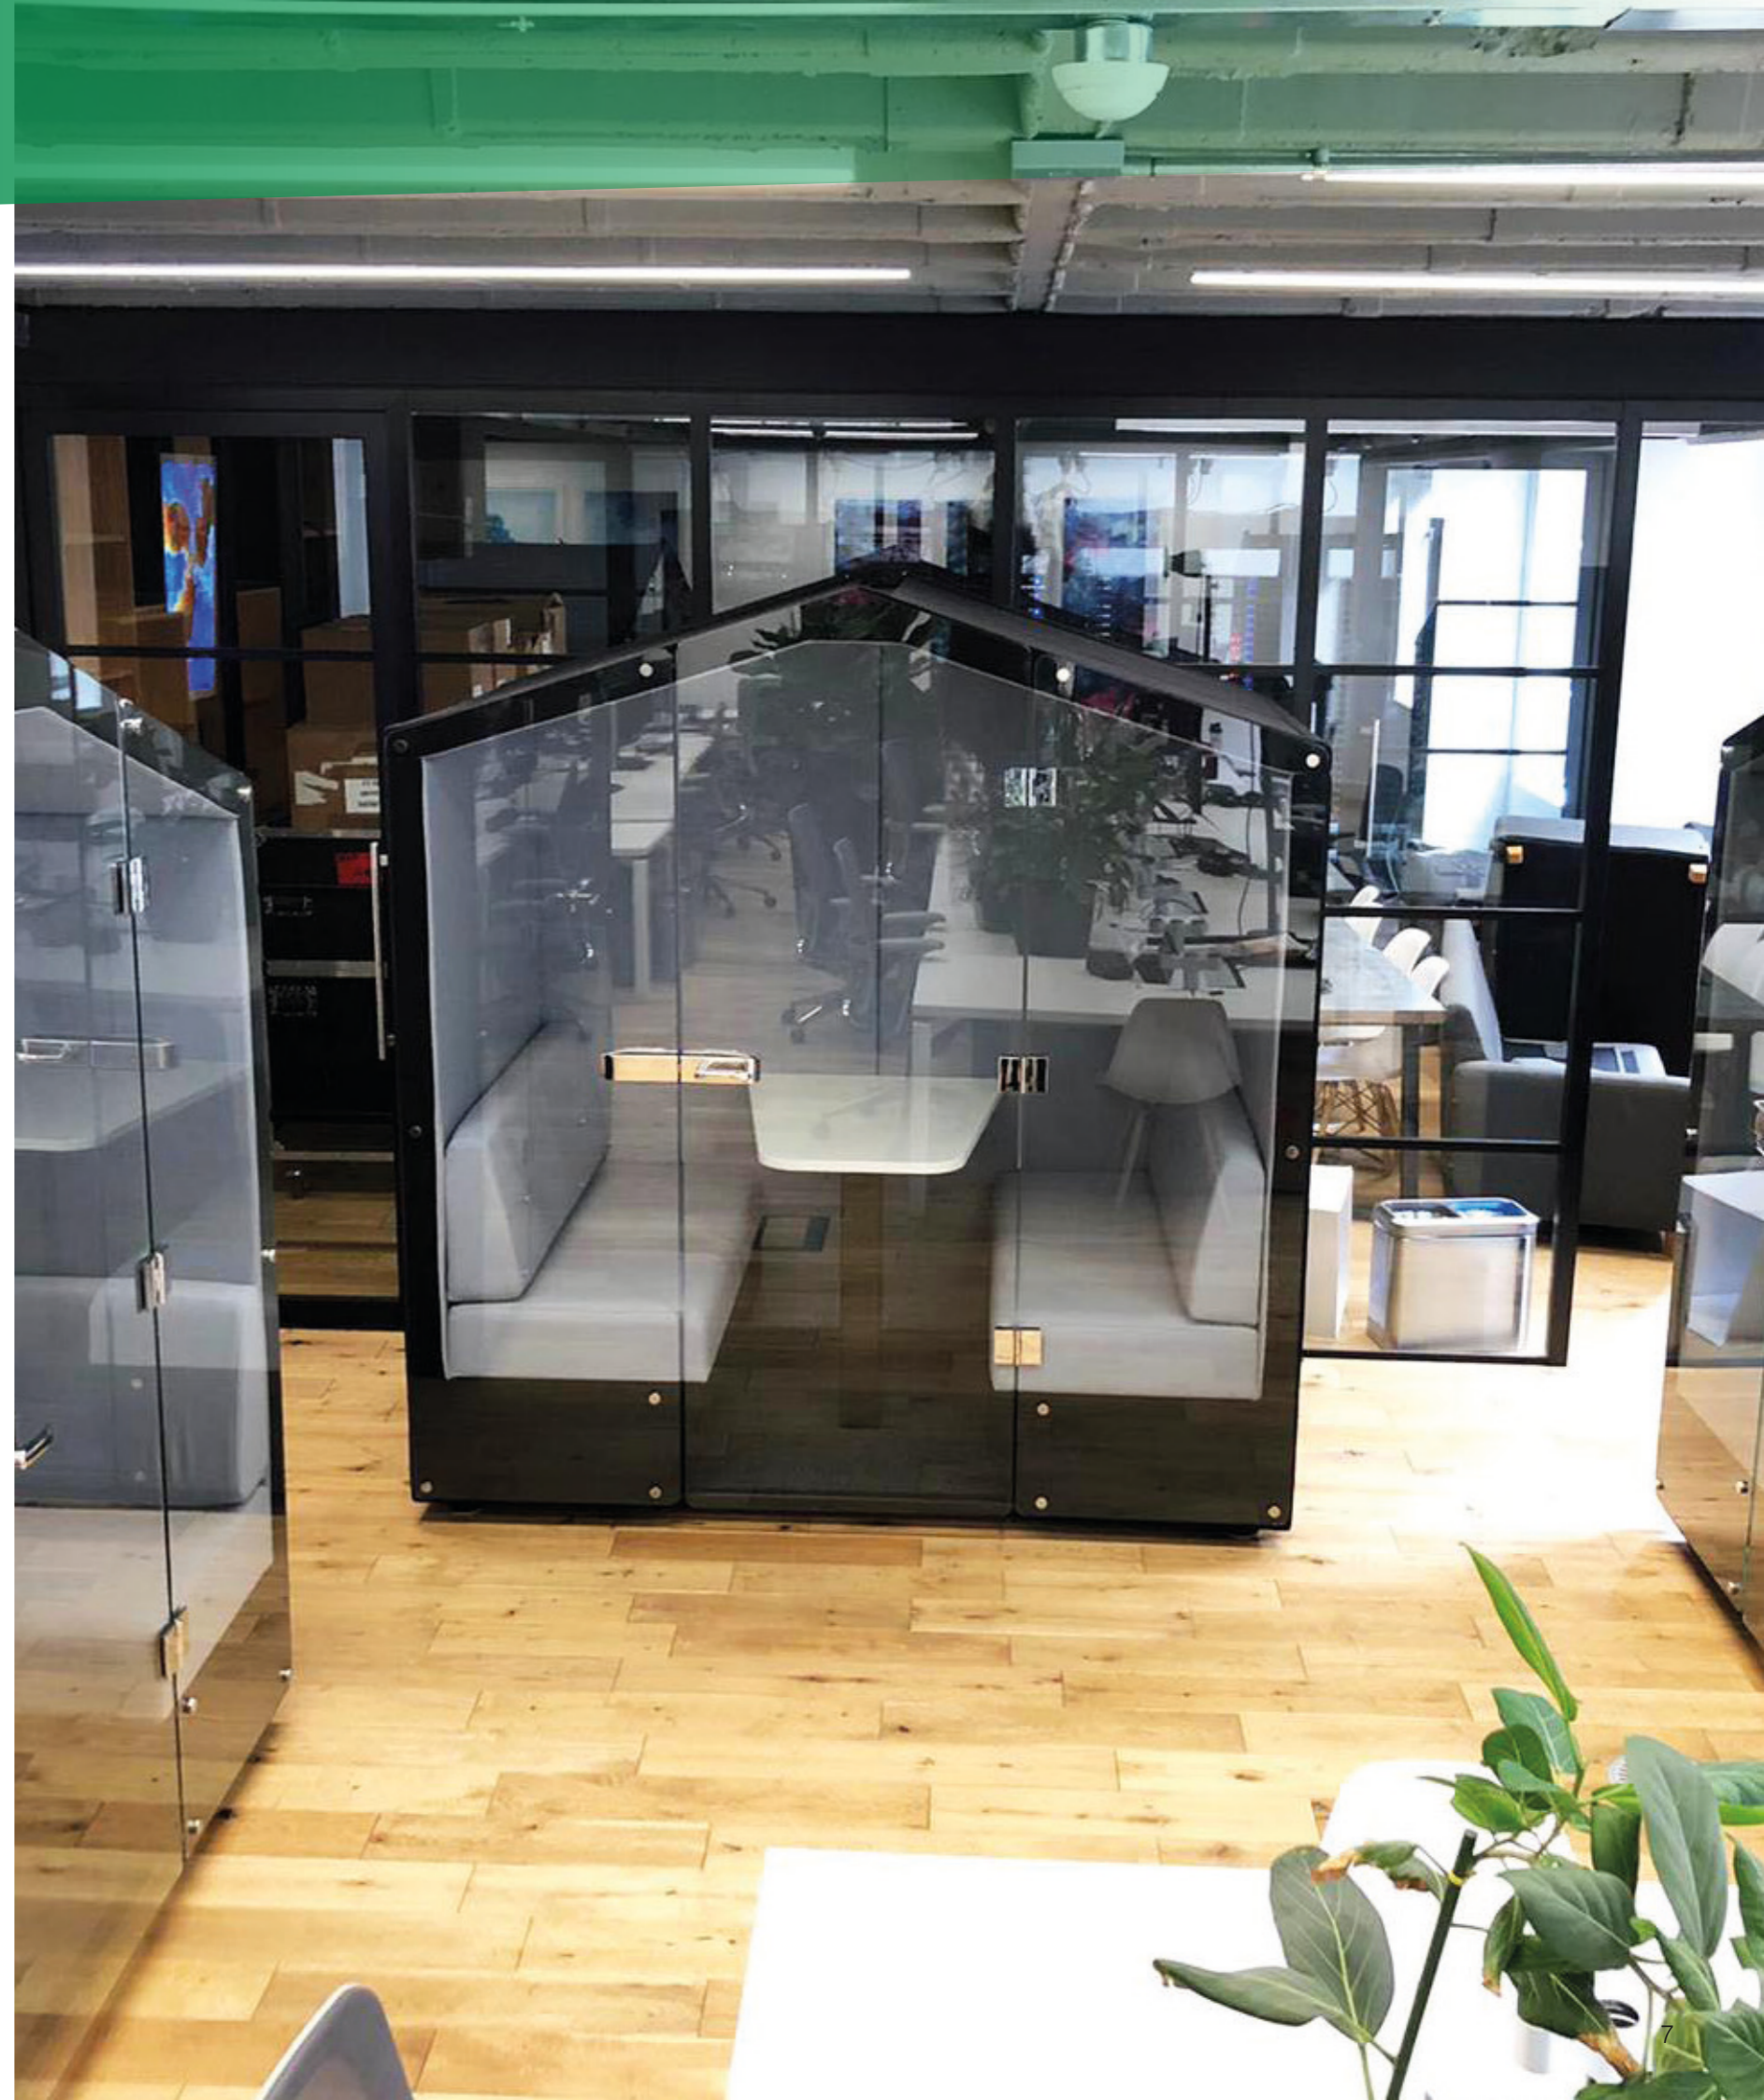

Acoustic Meeting Pods

Our pods are designed with effective acoustics, helping limit external noise.

These dens are ideal for creating meeting spaces away from main office areas where staff can have high quality meetings that aren't effected by noise.

Through glass
42db @ 2.5 metre distance
from sound source

Glass Pod
65db sound source
at centre of table

Through material
37db @ 2.5 metre distance
from sound source