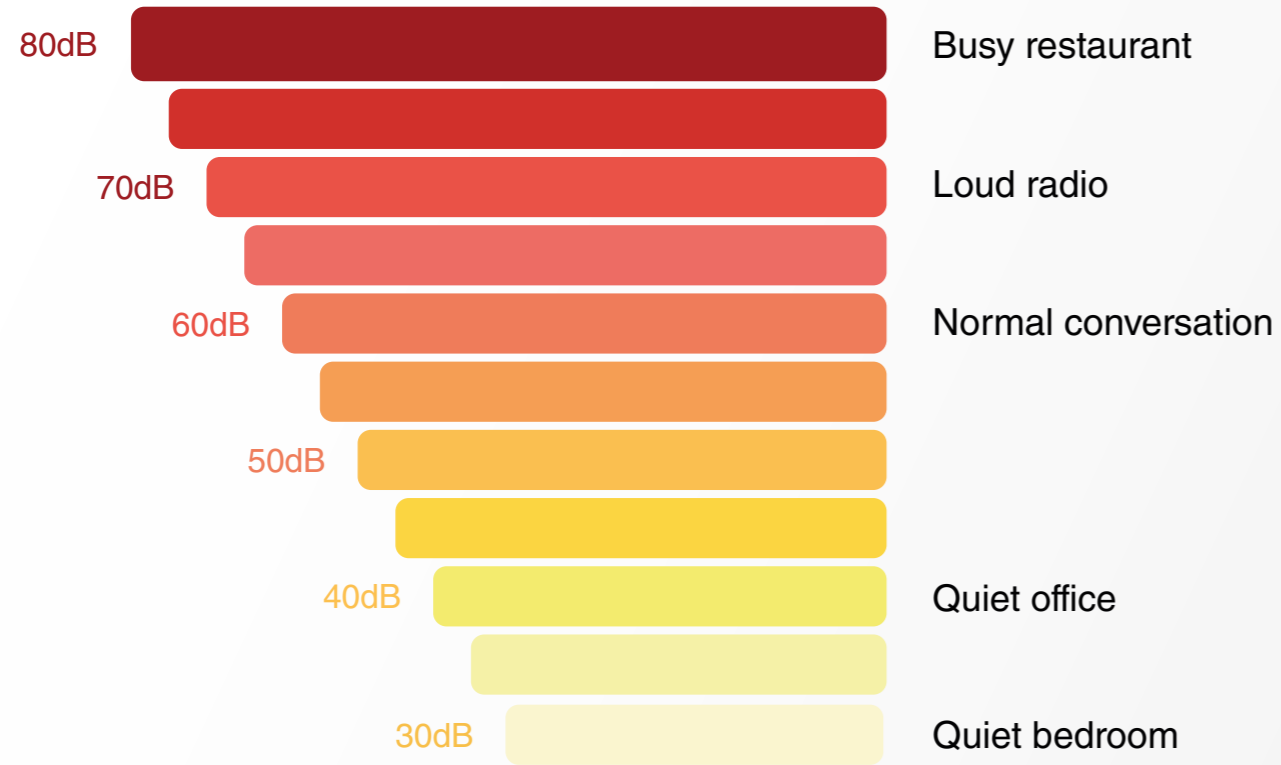

Through glass
42db @ 2.5 metre distance
from sound source

Glass Pod
65db sound source
at centre of table

Through material
37db @ 2.5 metre distance
from sound source

Acoustic Meeting Pods

IOSH Sound Scale