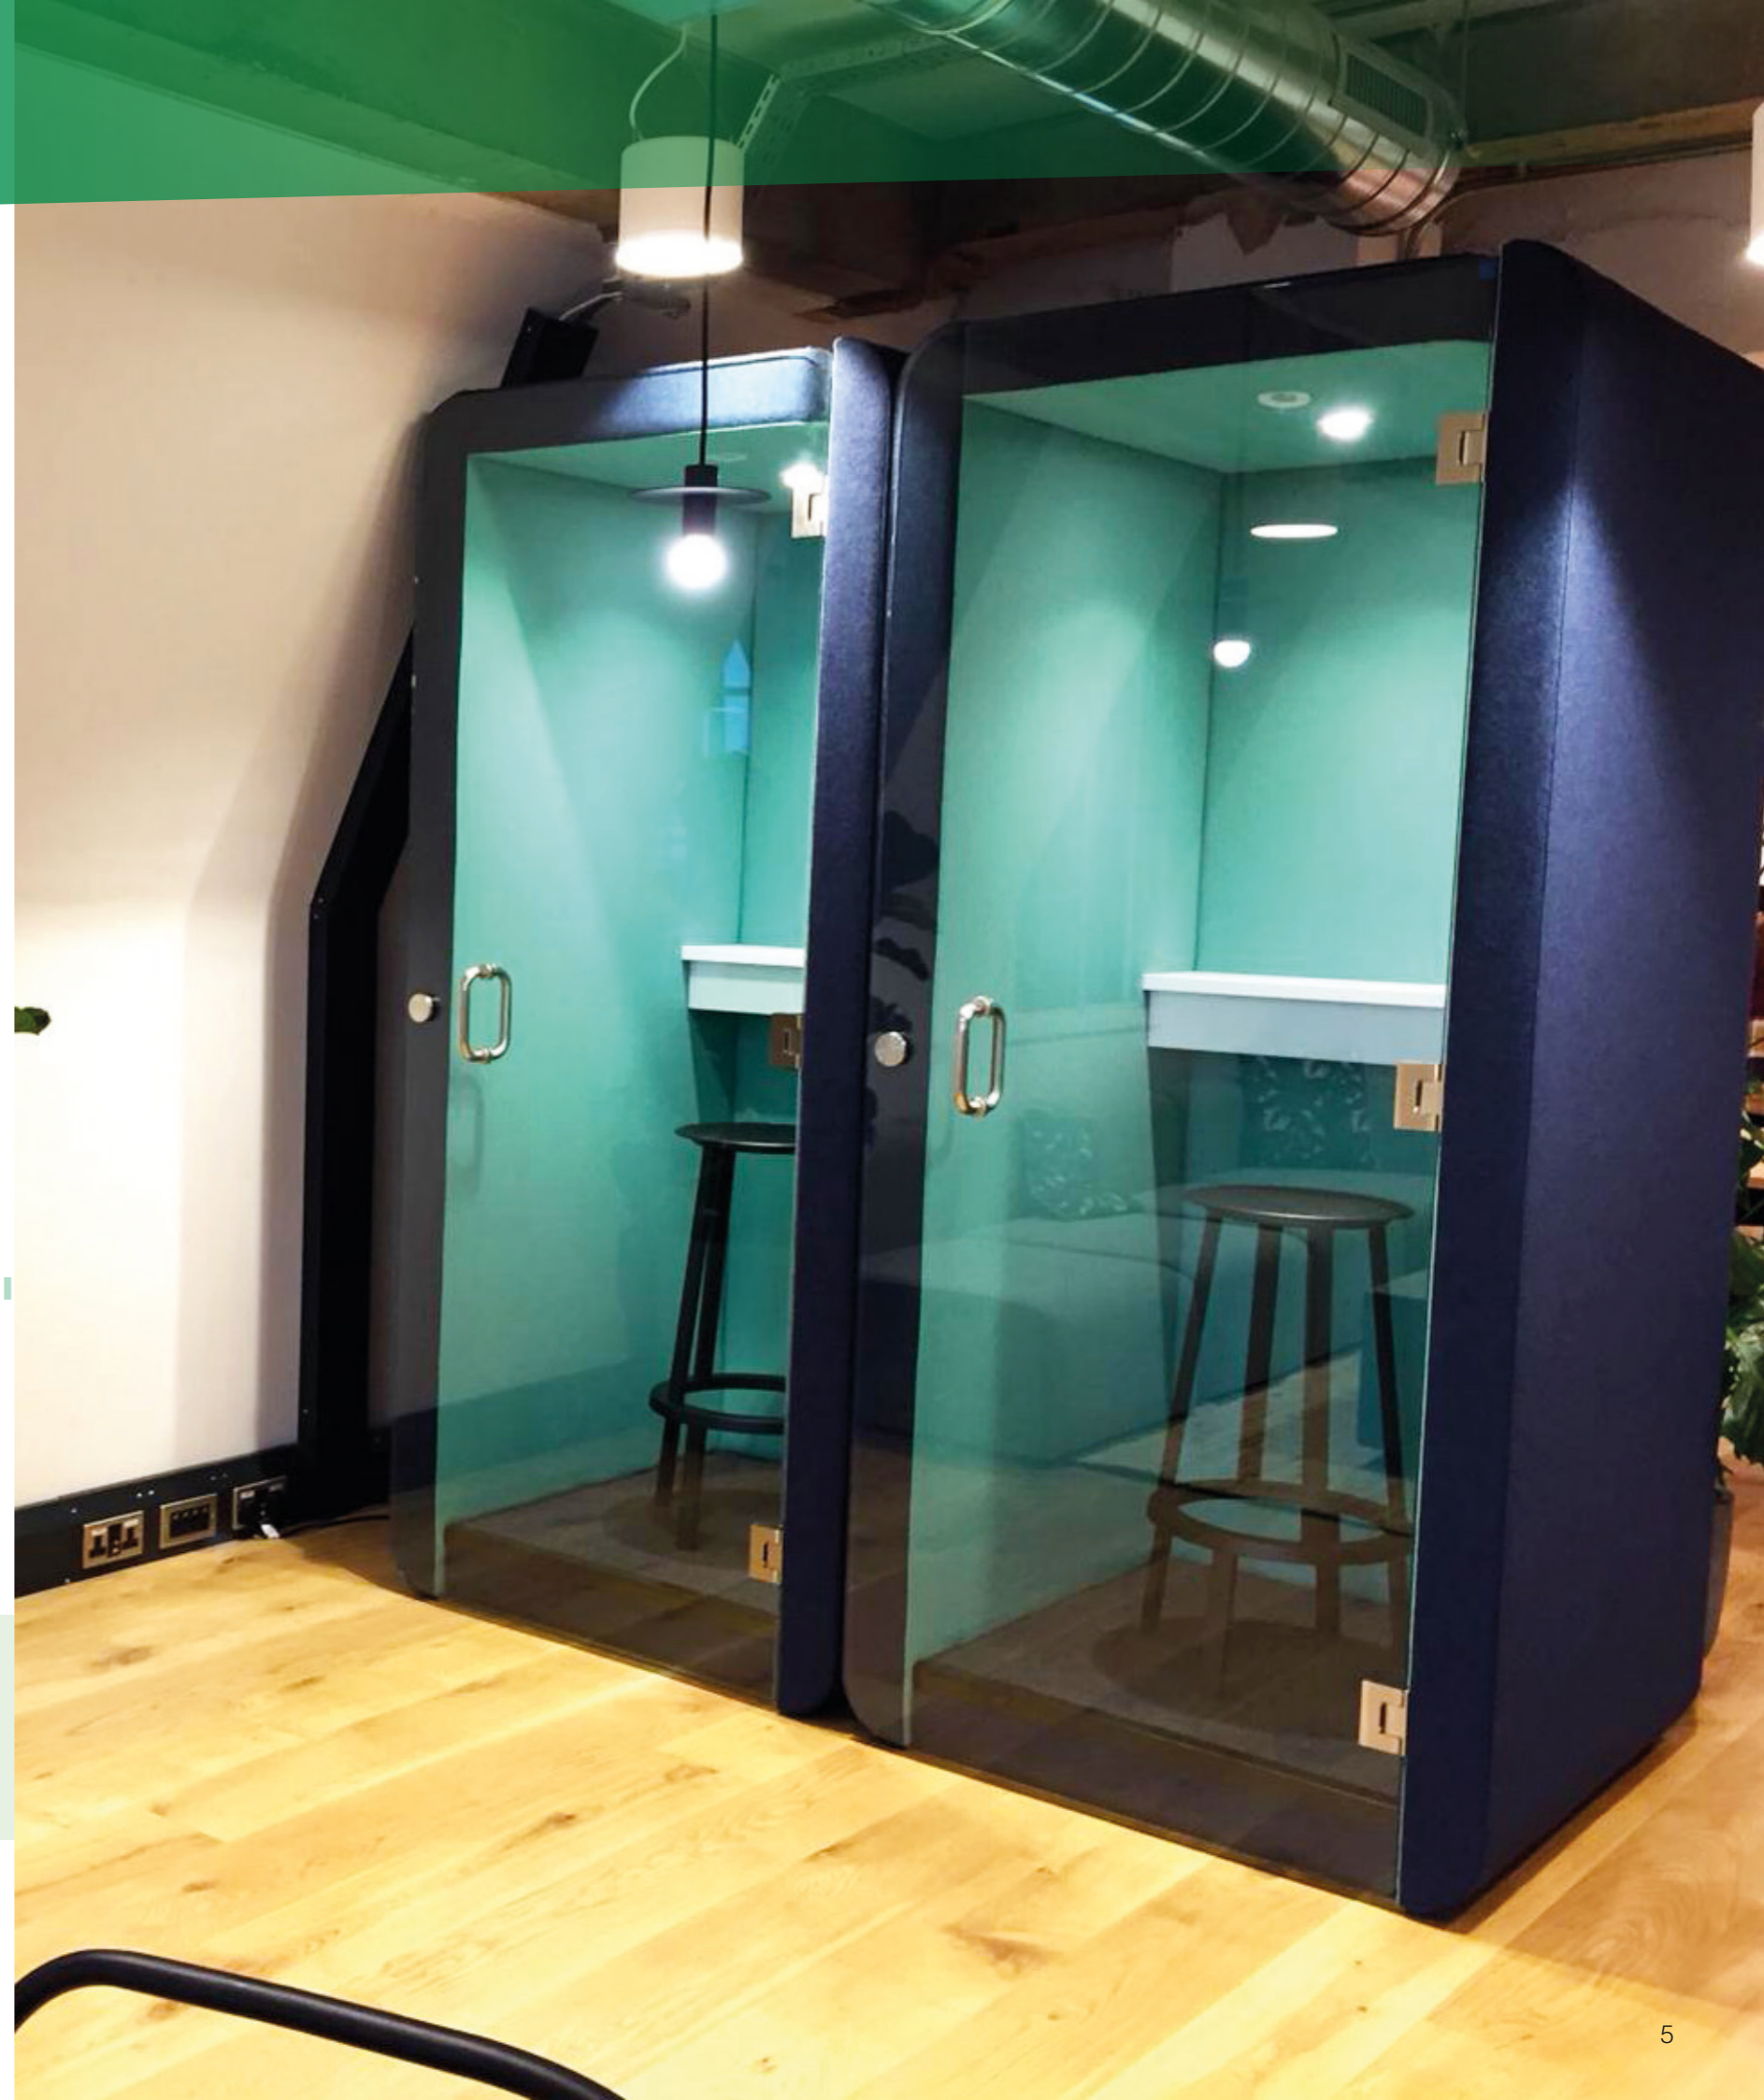

Acoustic Meeting Pods

Effective acoustics

Helps limit external noise, creating the ideal solution for any open plan spaces.

Plug in and play!

Simple to install, these booths are easy to use and ready to 'plug in and play'.

Customisable connectivity

Available with a wide range of power and data options to suit your requirements.

"Over 50% of people have a hard time concentrating in open-plan offices."

University of Sydney