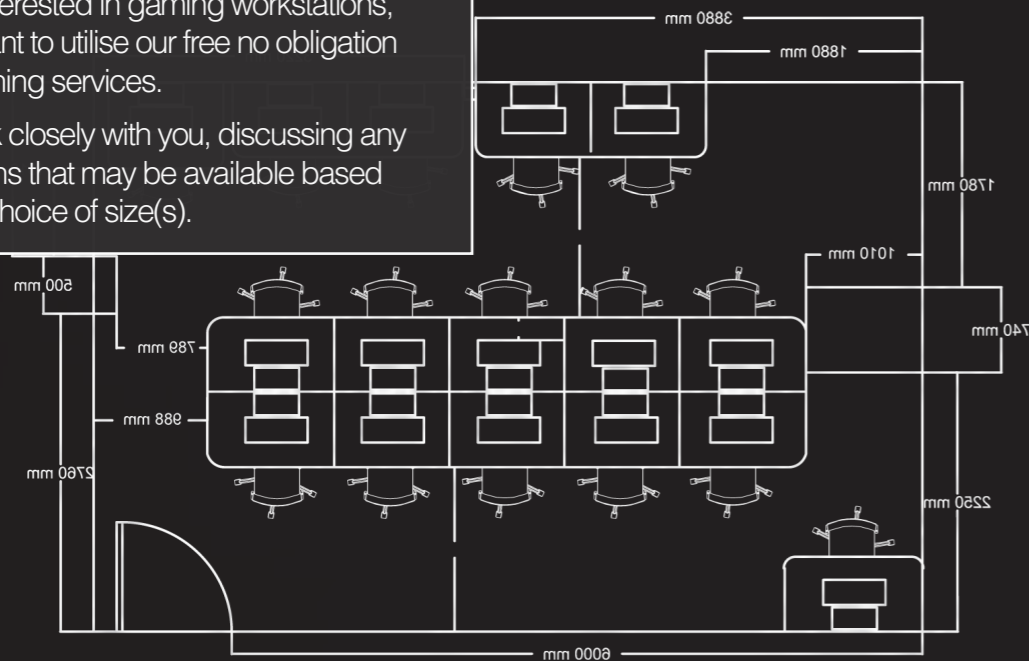

ESPORTS SOLUTIONS

What technology are you using?

- Gaming PC
- Monitor
- Headphones
- Keyboard & Mouse
- Gaming Mats

What kind of space do you need?

- Gaming Stations
- Broadcasting
- Scrimmage
- Streaming
- Breakout

SPACE PLANNING

If you are interested in gaming workstations, you may want to utilise our free no obligation space planning services.

We will work closely with you, discussing any layout options that may be available based upon your choice of size(s).

VISUALISATION

3D RENDERS

Once you have decided on a set of products & layout that meets your requirements, we can provide 3D renders to help visualise your plans and gain buy in from key stakeholders.