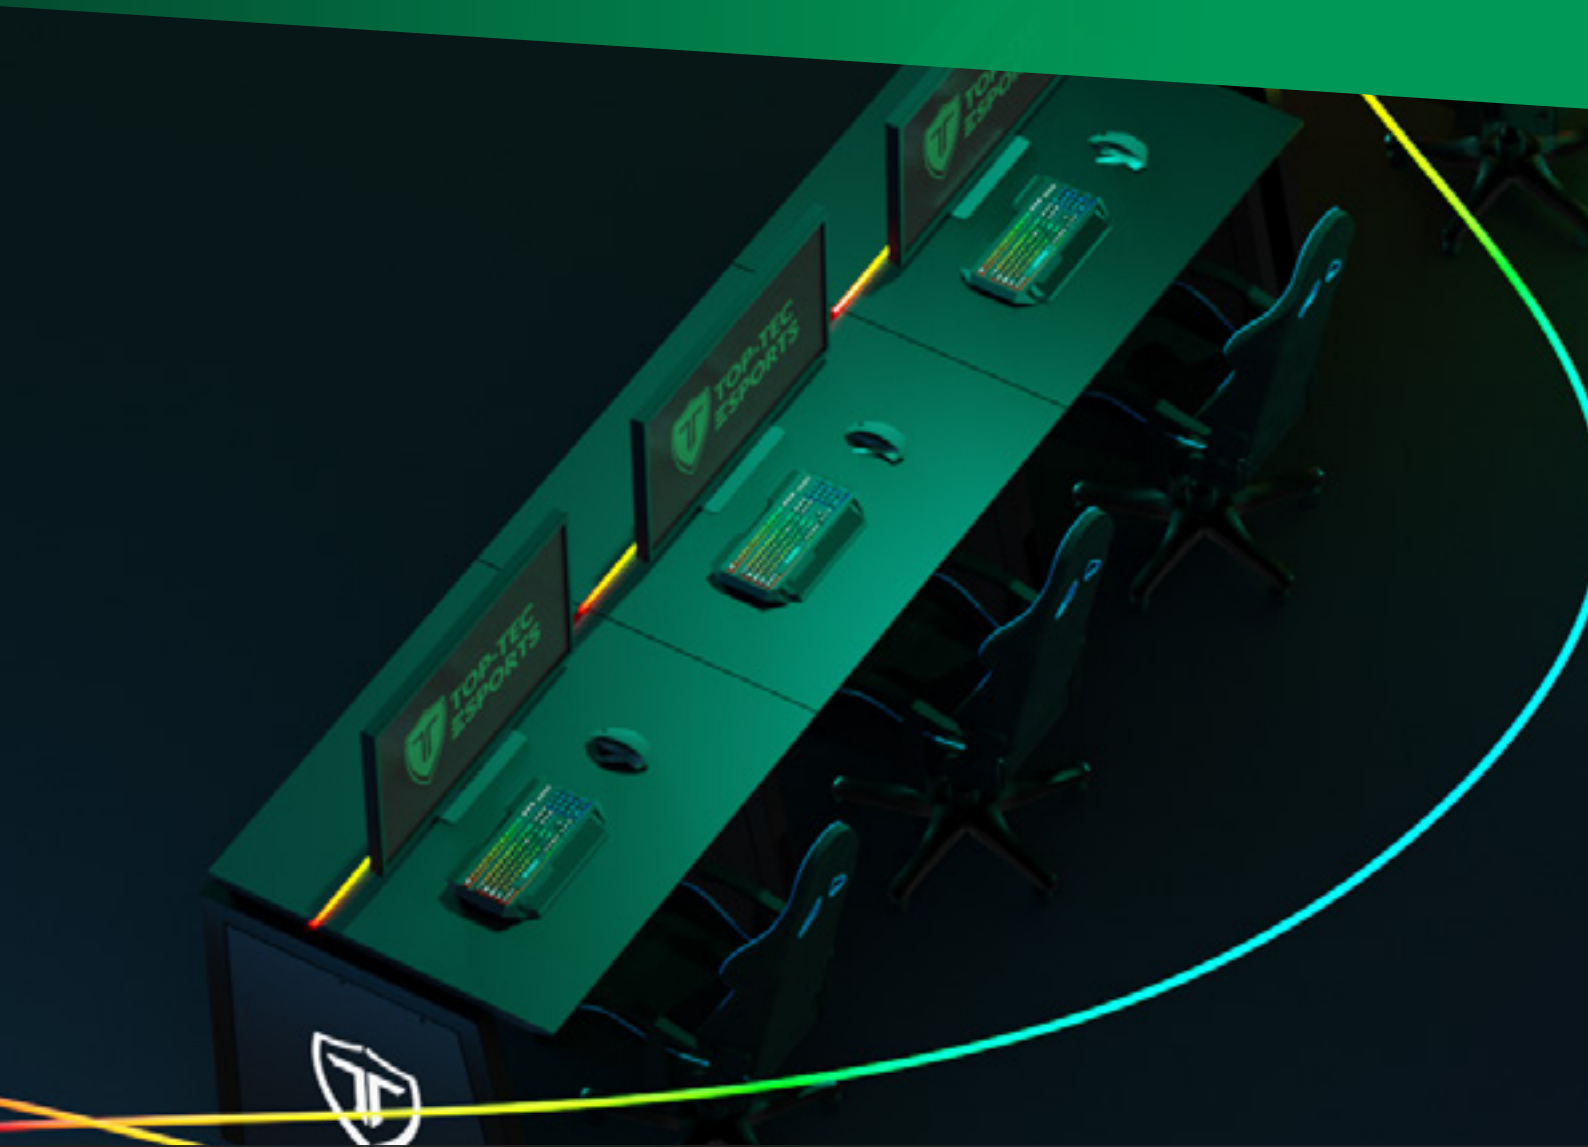

TOP-TEC manufactures a range of secure, AV integrated and collaborative furniture solutions to the education sector.

We provide an end-to-end service from consultation, room planning right through to design, build and installation.

is a brand of **dalen**

Dalen Limited
Valepits Road
Birmingham
B33 0TD, UK

T: +44 (0) 121 783 3838
E: sales@top-tec.co.uk
W: www.top-tec.co.uk

v2304.1