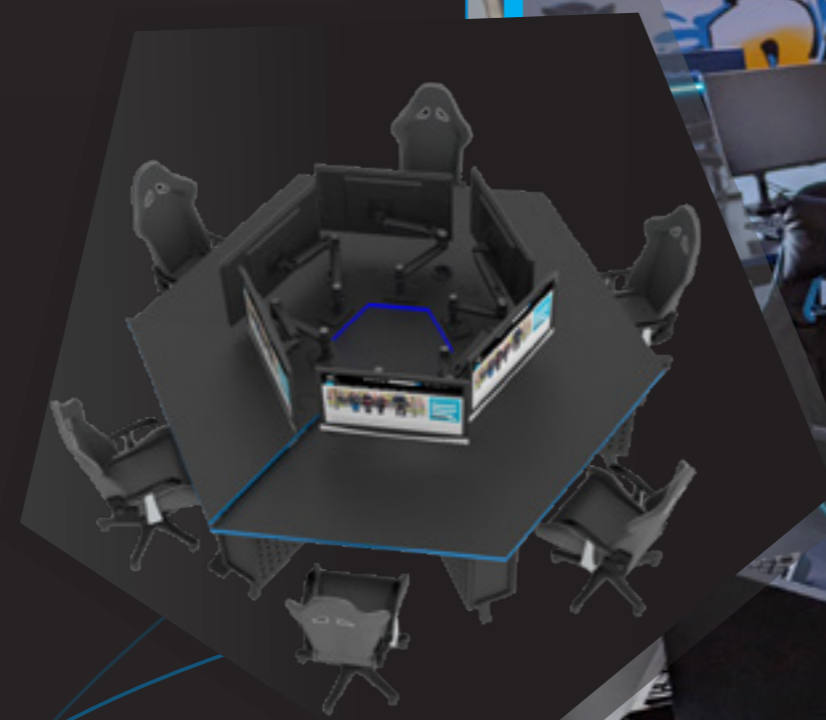

ESPORTS SOLUTIONS

Enhance your students experience with Esports

Improved facilities will appeal to the current generation and engage a broader demographic of students, helping you stand out from the crowd.

Esports spaces can also provide a base for after school clubs and societies which help promote teamwork, social skills and communication between students.

© Derby College Group