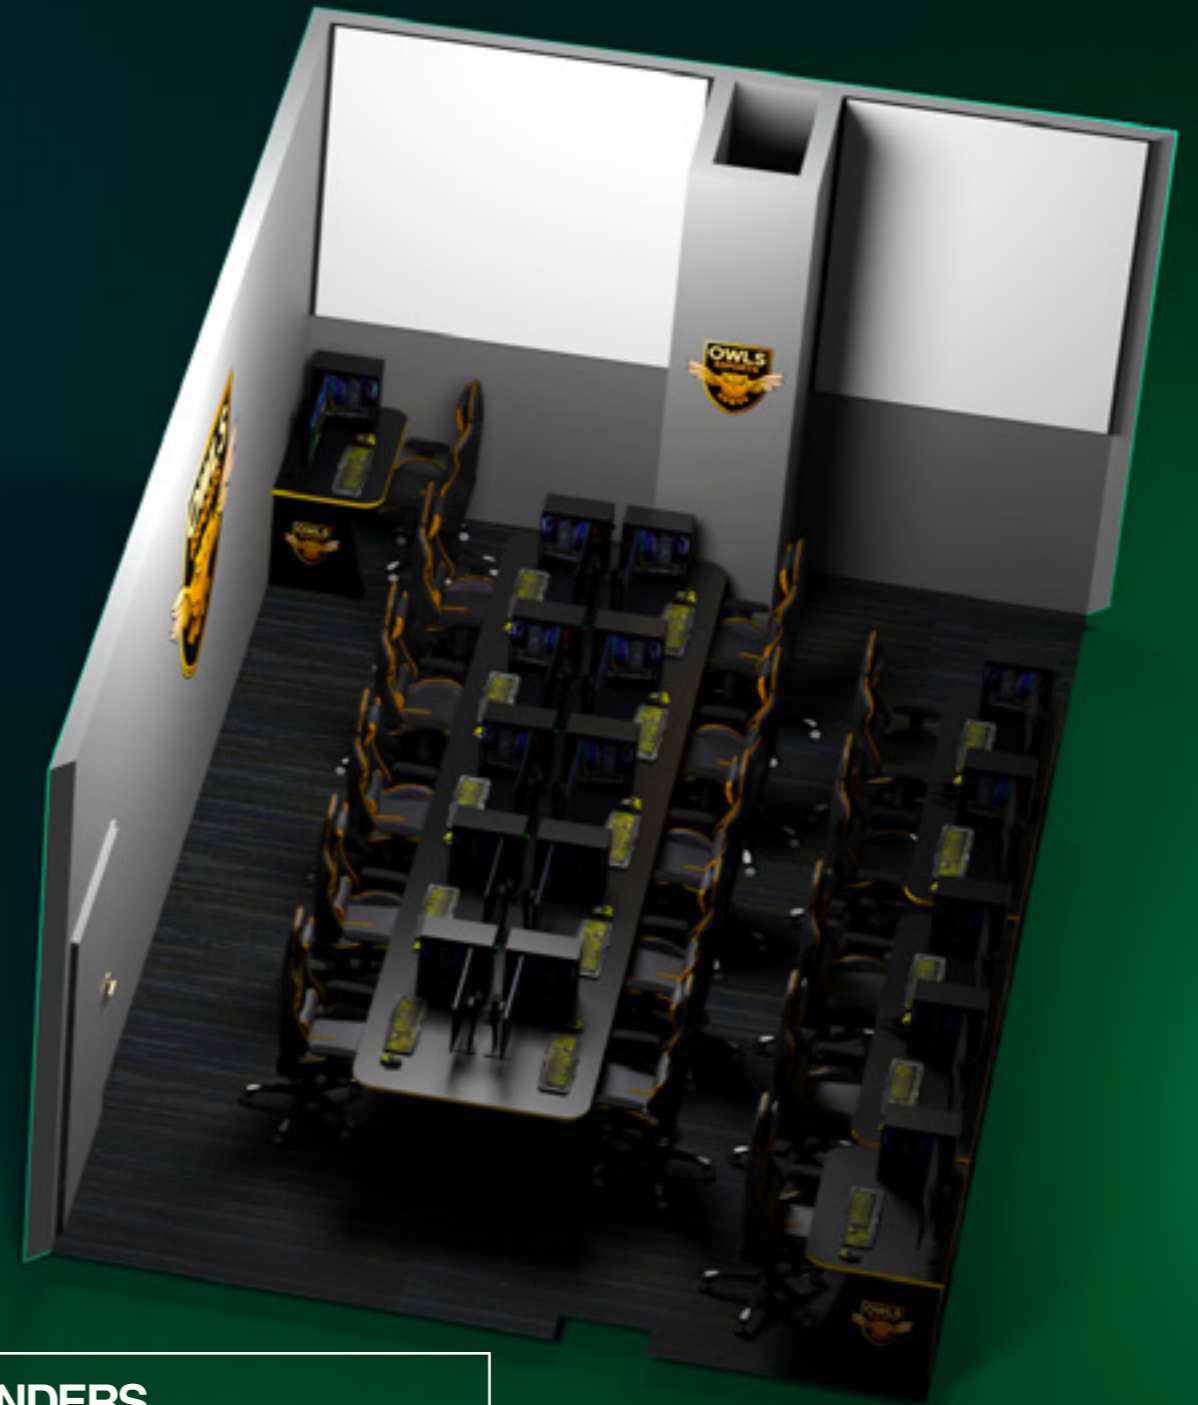

VISUALISATION

3D RENDERS

Once you have decided on a set of products & layout that meets your requirements, we can provide 3D renders to help visualise your plans and gain buy in from key stakeholders.