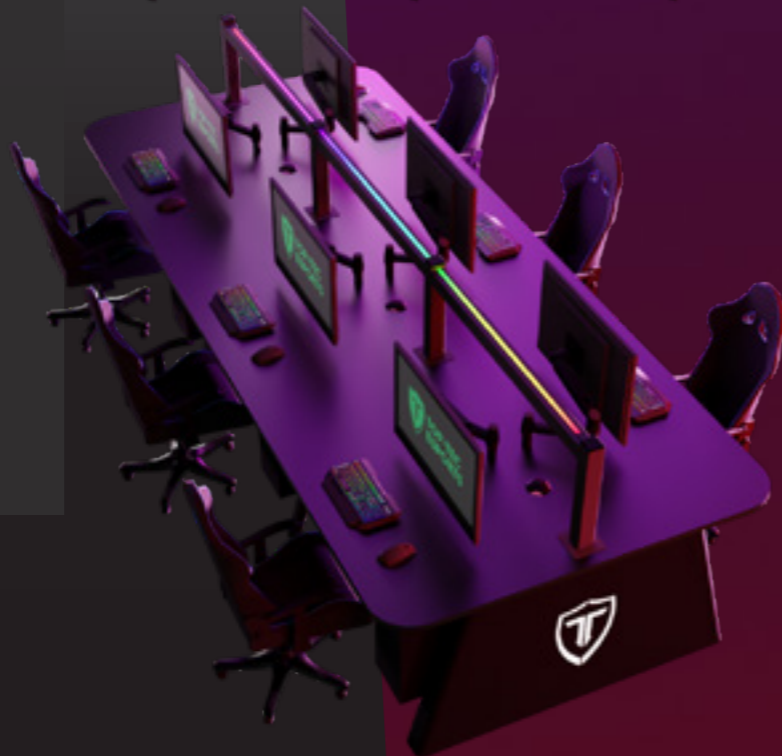

WARRIOR WORKSTATIONS

WARRIOR ESPORTS STATION

ABOUT

The WARRIOR ESPORTS STATION is a highly configurable bench style workstation designed for entry level ESPORTS environments.

Combine multiple modular sections and tailor the number of seats and specification to your exact requirements to create your perfect setup.

INCLUDED

- » Choice of standard paint & worktop finishes
- » Fully integrated cable management
- » Printed branding

ADDITIONAL COST OPTIONS

- » Non-standard paint & worktop finishes
- » Upgrade to illuminated branding
- » Range of monitor arm options
- » Worktop power & connectivity modules
- » Under desk secure PC clamping bracket
- » Over desk RGB light bar
- » Peripheral security options
- » Height adjustment