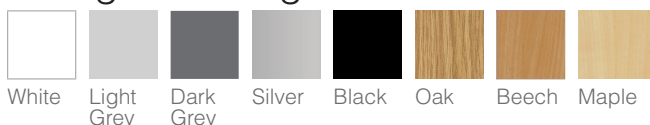

Bespoke worktops available, let us know your requirements!

Included

- Choice of standard paint, worktop & edge banding finishes
- Cable tray beneath worktop
- Cable management on the outside of the legs
- Worktops are supplied with a depth of 25mm
- Castors

Additional cost

- Non-standard paint, worktop & edge banding finishes
- Worktop power modules
- Customised worktop shapes available
- Height adjustable versions available on request

Standard Paint Finishes

Standard Worktop & Edge Banding Finishes

Make it your own!

We offer a range of non-standard colours and finishes. Many custom colours can be supplied at standard pricing but may incur an additional cost.