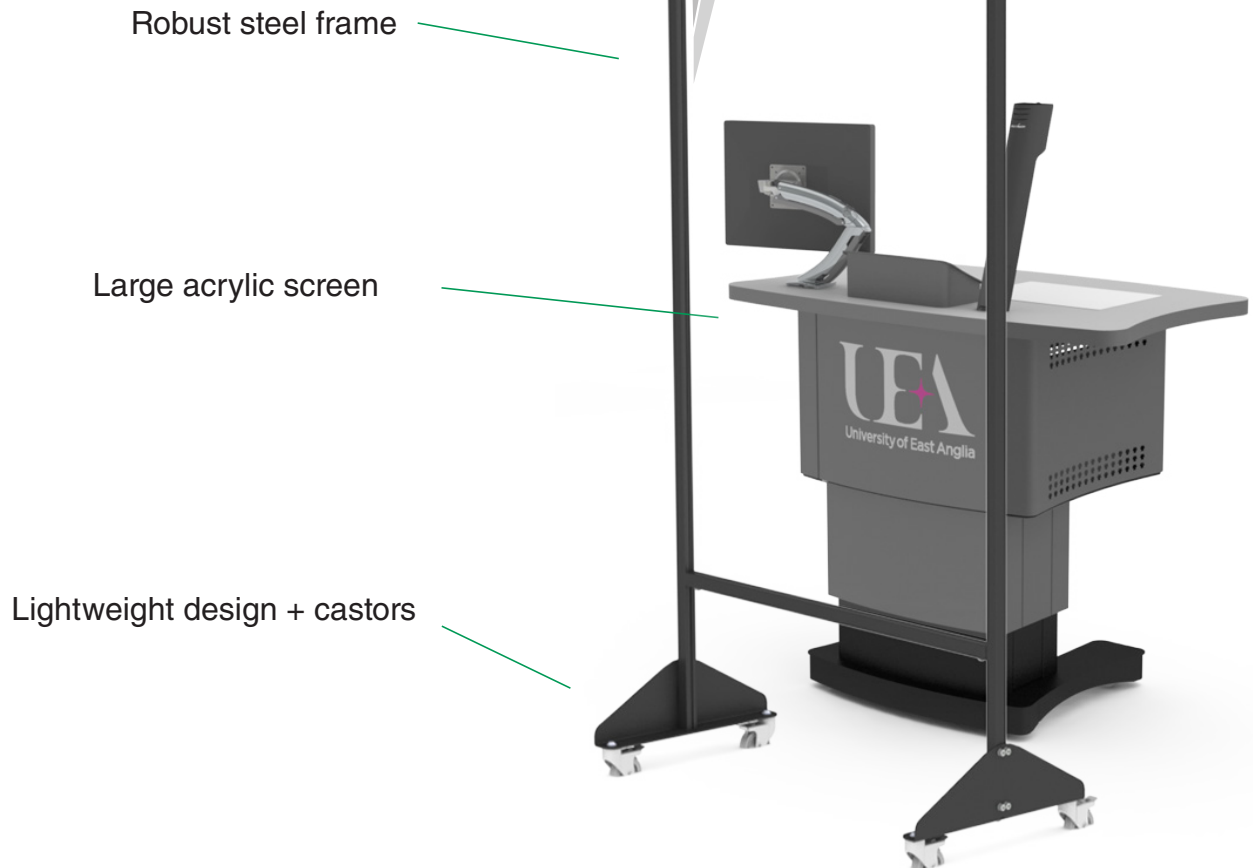

PRODUCT DETAILS

MOBILE SAFETY SCREENS

TOP-TEC mobile safety screens enable tutors to maintain social distancing whilst effectively presenting to students in classroom environments.

Each screen features a robust & reliable construction and are easily cleanable with standard household products.

Screens can be used on their own for our range of podium style lecterns or placed alongside one another for our larger auditorium range.

Features

- Available in a range of standard paint finishes
- Large acrylic screen (1000x1500)
- Lightweight design
- Robust steel construction

Maintain Social Distancing
Provides physical barrier for increased level of protection for tutors & students.

Keep Your Classroom Feel
Maintain light transmission and the open feel of the classroom.

Simple Installation
Lightweight design & castors for easy manoeuvrability.

Easily Cleanable Surfaces
All screens can be easily cleaned with standard cleaning products.

Protect lecturers + tutors in the classroom

Technical Information

Model	Code	Acrylic screen size	Product dimensions
Mobile Safety Screen	SSM3	1000mm(W) x 1500mm(H)	1015mm(W) x 500mm(D) x 1950mm(H)