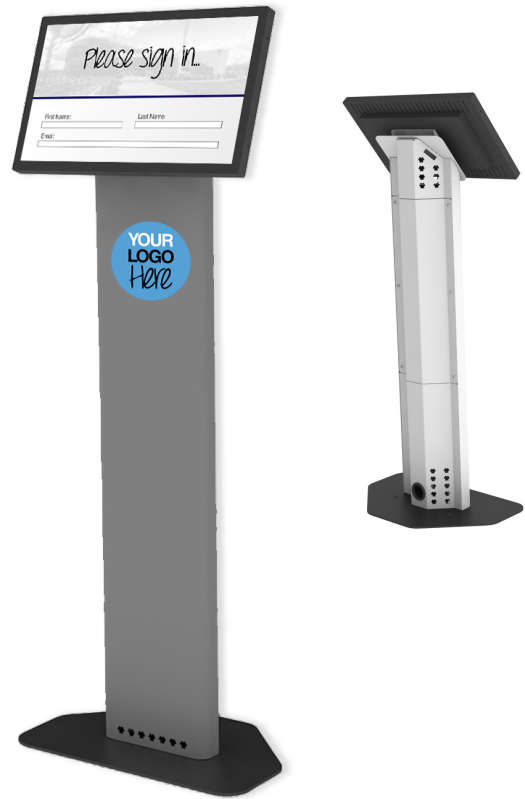

suitable for
screens
up to 32"

PRODUCT DETAILS

WAYFINDER MINI

The WAYFINDER MINI/MICRO offers a stylish and elegant solution for mounting screens, ideal for reception spaces in both education and corporate environments. These units are ideal for use as sign-in or registration points, allowing touch screens to be easily deployed in open plan areas.

Internal cable management, grommet holes and the option to run cabling through the bottom of the unit result in an all-in-one solution with minimal disruption to its surroundings.

Each unit can be customised to match your corporate identity with a range of standard colour finishes and vinyl branding options.

Tamper Proof

Can be bolted to the floor for added security

Models

WAYFINDER MINI (1250H)	WR1M-125
WAYFINDER MICRO (800H)	WR1M-080

Included

- Suitable for up to 32" screens
- Fixed screen mount - 70°(up to 100x100 VESA)
- Equality act compliant model available
- Choice of standard paint finishes
- Removable back panels
- Cable grommet hole
- Floor fixings

Additional cost

- Tilting screen mount from 40°-85° (100x100 VESA)
- Vinyl corporate branding
- Non-standard paint finishes
- Bespoke connectivity inputs in the mast
(Choice of: HDMI / USB 2.0 & 3.0 / MiniDP / RJ45)
- Aperture for a control panel in the mast