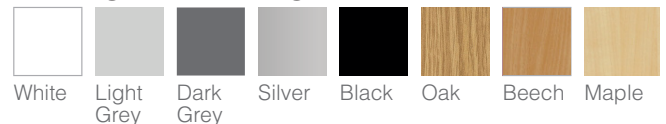

Dimensions

PLECTRUM 6
H: 730 or 990mm W: 1440mm D: 1924mm

PLECTRUM 9
H: 730mm W: 2007mm D: 3075mm

Standard Paint Finishes

Standard Worktop & Edge Banding Finishes

Make it your own!

We offer a range of non-standard colours and finishes. Many custom colours can be supplied at standard pricing but may incur an additional cost.