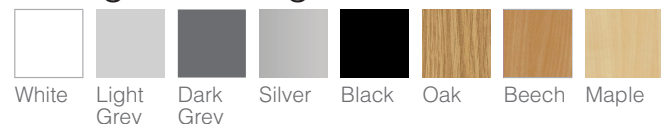

Dimensions

HEIGHT ADJUSTABLE 5
 H: 730mm W: 1440mm D: 2265mm
 H (HA panel): 730 - 1140mm

HEIGHT ADJUSTABLE 7
 H: 730mm W: 1440mm D: 2988mm
 H (HA panel): 730 - 1140mm

Standard Paint Finishes

Standard Worktop & Edge Banding Finishes

Make it your own!

We offer a range of non-standard colours and finishes. Many custom colours can be supplied at standard pricing but may incur an additional cost.