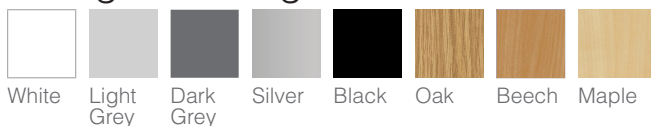

Standard Worktop & Edge Banding Finishes

Make it your own!

We offer a range of non-standard colours and finishes. Many custom colours can be supplied at standard pricing but may incur an additional cost.