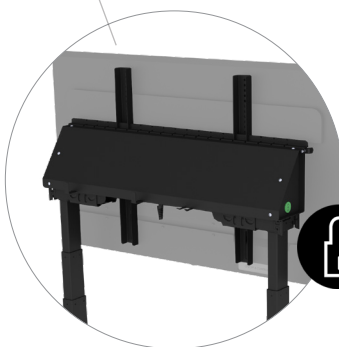

# LEVITATOR HA

**80kg**  
screens

LEVITATOR HA is an electronically height-adjustable trolley, ideal for mounting large screens for classroom, boardroom, reception and office environments.

LEVITATOR HA offers a more cost effective and streamlined solution to help easily incorporate height adjustable screens into a variety of education and corporate spaces.

### Features

- Height adjustable trolley solution.
- Accommodates up to 800x600 VESA / 80kg screens.
- Secure storage behind the screen for AV equipment.

**Height adjustable**  
Screen rises and falls to suit user preference.

## Quick and easy screen deployment...

**Electrically height adjustable**  
Adjust the screen to your preferred working height  
1104-1734mm(H)

**Hook-on laptop shelf**

Adjustable VESA mounting arms

**Simple screen deployment**  
Lightweight, slimline design with 4" castors. Fits through a standard doorway.

**Secure storage space behind the screen**

**Range of displays**  
Secure screen mount for up to 800x600 VESA / 80kg screens