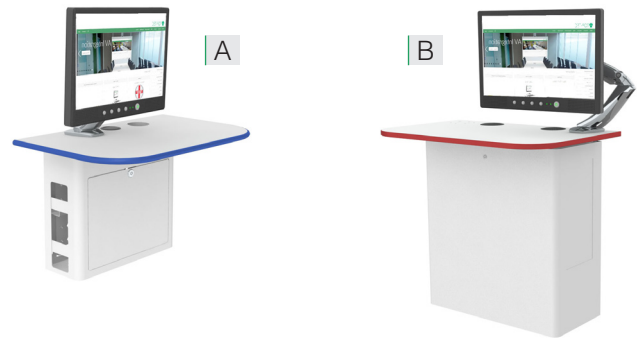

PRODUCT DETAILS

JUNO

Available with
'Gravity HA' option

JUNO, an elegant wall mounted presentation station suitable for a wide range of smaller spaces or reception areas.

The screen can either be mounted to the wall or on an articulated monitor arm for security (additional cost option). JUNO features a housing underneath for a PC and tidy internal cable management, creating the perfect space saving unit.

Features

- 11U horizontal (350mm depth) / 5U vertical (500mm depth) rack space (on JUNO B & C)
- Excellent equipment access on all models
- Housing underneath for AV /IT equipment

Secure your AV equipment
Robust steel construction and drill resistant locks ensure security.

Dimensions

JUNO A
H: 470mm W: 730mm D: 480mm

JUNO B / JUNO C
H: 700mm W: 800mm D: 500mm

Standard Paint Finishes

Standard Worktop & Edge Banding Finishes

Make it your own!

We offer a range of non-standard colours and finishes. Many custom colours can be supplied at standard pricing but may incur an additional cost.

A

B

C

B/C HA

w/ removable panel enabling easy access for maintenance

JUNO A storage space

JUNO B & C rack space