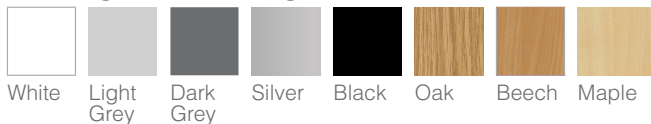

Dimensions

JUNO A
H: 470mm W: 730mm D: 480mm

JUNO B / JUNO C
H: 700mm W: 800mm D: 500mm

Standard Paint Finishes

Standard Worktop & Edge Banding Finishes

Make it your own!

We offer a range of non-standard colours and finishes. Many custom colours can be supplied at standard pricing but may incur an additional cost.