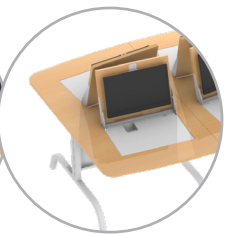

Size B (MAX pod size = 5)

HA option available

Rounded (R)

Square (S)

Tapered (T)

Standard Paint Finishes

Standard Worktop & Edge Banding Finishes

Make it your own!