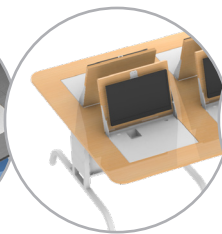

Models

Choice of 820mm(W) or 920mm(W) seat space
Choose from Tapered (T) / Rounded (R) / Square (S) end panels

FORUM 4-seat	FXX/04-(VMX)-X
FORUM 6-seat	FXX/06-(VMX)-X
FORUM 8-seat	FXX/08-(VMX)-X
FORUM 10-seat	FXX/10-(VMX)-X
FORUM 12-seat	FXX/12-(VMX)-X

Included

- Choice of four flip-top module sizes
- Choice of two worktop widths
- Choice of standard paint, worktop & edge banding finishes

Additional cost

- Made-to-measure computer cage
  (Choice of left or right hand fitting)
- Desktop power modules
- Non-standard paint, worktop & edge banding finishes
- Lockable option to securely house screen, keyboard and mouse

Dimensions

All worktops are 730mm(H)

Size A - 820mm(W) seat space

Seats	Length (S)	Length (T)	Length (R)
4	1800mm	1820mm	2560mm
6	2620mm	2640mm	3380mm
8	3440mm	3460mm	4200mm
10	4260mm	4280mm	5020mm
12	5080mm	5100mm	5840mm

Size A (MAX pod size = 4)

Size B - 920mm(W) seat space

Seats	Length (S)	Length (T)	Length (R)
4	2000mm	2040mm	2700mm
6	2920mm	2960mm	3620mm
8	3840mm	3880mm	4540mm
10	4760mm	4800mm	5460mm
12	5680mm	5720mm	6380mm

Size B (MAX pod size = 5)

HA option available

Square (S)

Standard Paint Finishes

Standard Worktop & Edge Banding Finishes

Make it your own!

We offer a range of non-standard colours and finishes. Many custom colours can be supplied at standard pricing but may incur an additional cost.