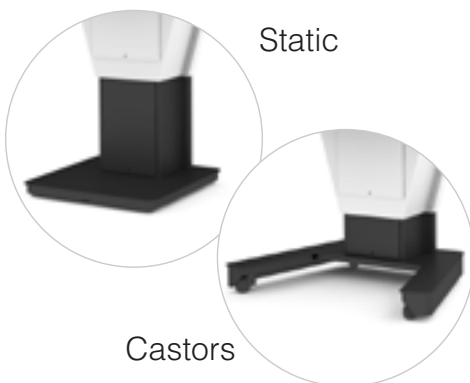

Height-Adjustable Presentation Podiums

MESSENGER is an elegant and stylish podium suitable for a wide range of presentation spaces with minimal footprint. MESSENGER is electrically height adjustable to suit all presenters. The lectern rises and falls at the push of a button and depending on models selected can be configured with wireless or corded microphones, PCs and other AV technology.

MESSENGER

▲ M1P (665)

▲ M2P (4U half-width rack) (786)

▲ M3P (4U full-width rack) (1000)

▲ M4P (8U full-width rack) (1000)

Equality Act Compliant

LECTUS is a desk style lectern for teaching and presenting. Whilst similar to standard seminar room desking, LECTUS features a 4U rack (vertical plus 12U half width or 4U full width per leg), excellent internal cable management and an articulated ENDO monitor arm for presenter comfort.

Duet (1340)

LECTUS Door Options

No aperture

12U aperture half-width

4U aperture full-width (vertical)
2U aperture half-width

Compact & Modular Design

Rubi is an economical media cabinet for small rooms. It is a compact solution allowing it to be placed in areas where space is limited. All four sides of Rubi are lockable and detachable from the frame providing easy access to equipment.