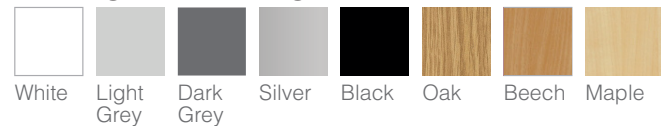

Contemporary design
Stylish lectern designed to provide a dynamic focal point for lectures.

Models

Mono	NEPT-WRWK-12/14/16
Standard	NEP-WRWKMONO-12/14/16
Plus	NEP-WRWKPLUS-12/14/16

Included

- Choice of standard paint, worktop & edge banding finishes
- 12U/14U/16U rack space
- Castors
- Articulated monitor arm
- Shelving kits

Additional Cost

- Non-standard paint, worktop & edge banding finishes
- Control panel housing
- Visualiser housing
- Desktop machining
- Vinyl branding / wrap

Dimensions

12U - Mono			
H: 726mm	W: 595mm	D: 665mm	
12U - Standard			
H: 815mm	W: 945mm	D: 665mm	
12U - Plus			
H: 904mm	W: 1295mm	D: 665mm	
14U - Mono			
H: 726mm	W: 595mm	D: 665mm	
14U - Standard			
H: 815mm	W: 945mm	D: 665mm	
14U - Plus			
H: 904mm	W: 1295mm	D: 665mm	
16U - Mono			
H: 726mm	W: 595mm	D: 665mm	
16U - Standard			
H: 815mm	W: 945mm	D: 665mm	
16U - Plus			
H: 904mm	W: 1295mm	D: 665mm	

Standard Paint Finishes

Standard Worktop & Edge Banding Finishes

Make it your own!

We offer a range of non-standard colours and finishes. Many custom colours can be supplied at standard pricing but may incur an additional cost.